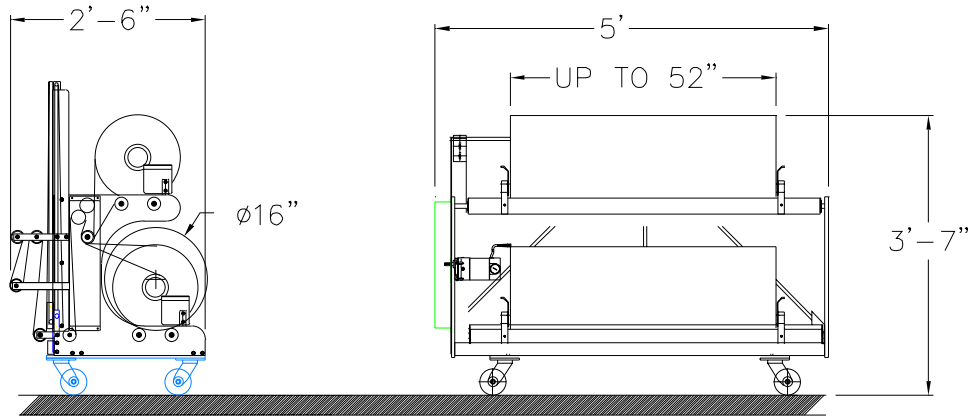

EXTREME

CONFIDENTIAL:

DATE	10/21/06	SCALE	
DRAWN BY	RAY UTTARO	APPROVED BY	
DESCRIPTION	DUAL ROLL POWERED CENTERFOLDER		

EXTREME PACKAGING MACHINERY, INC.
22231 AVENIDA EMERISA
SAN JOSE SILVEY MARGARITA, CA 95098
PH: (415)888-7221, FAX: (415)888-7112